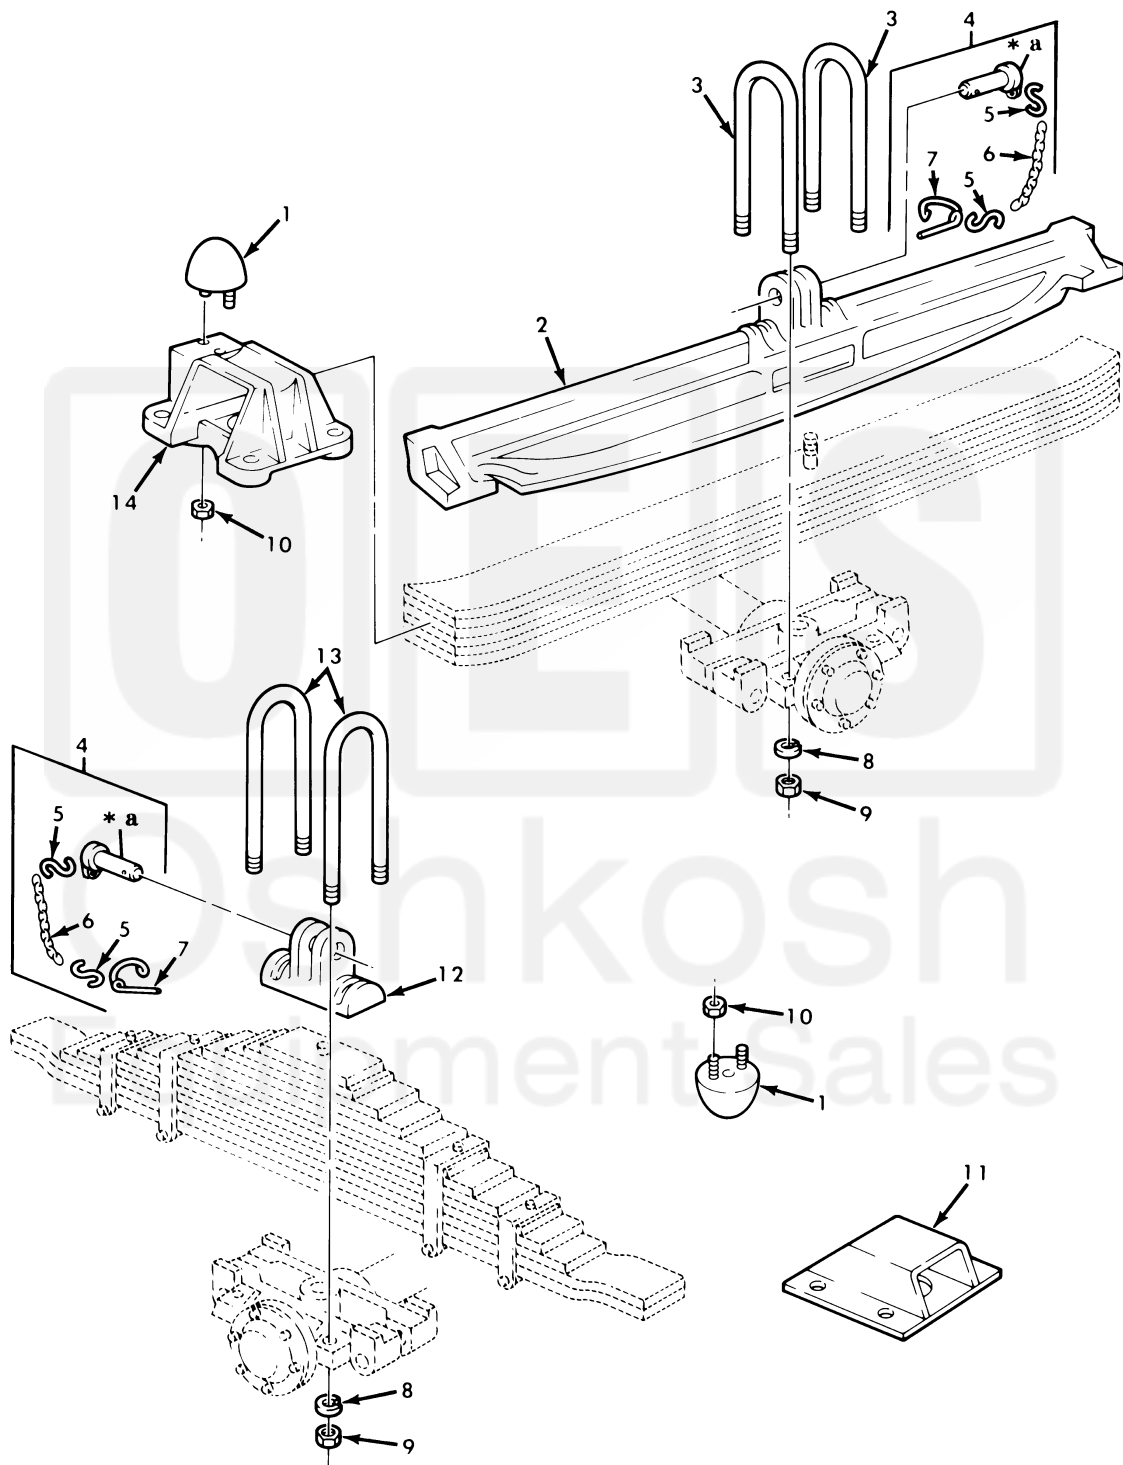

UNIT, DIRECT SUPPORT, AND GENERAL SUPPORT MAINTENANCE
REPAIR PARTS AND SPECIAL TOOLS LIST
TRUCK, 5-TON, 6X6, M809 SERIES TRUCKS (DIESEL)

* a PART OF ITEM 4

Figure 245. Rear Leaf Spring Mounting Hardware.

(1) ITEM NO	(2) SMR CODE	(3) NSN	(4) CAGEC	(5) PART NUMBER	(6) DESCRIPTION AND USABLE ON CODE (UOC)	(7) QTY
GROUP 1601 SPRINGS						
FIG. 245 REAR LEAF SPRING MOUNTING HARDWARE						
1	PAOZZ	5340-00-740-9335	19207	7409335	BUMPER, NONMETALLIC.....	4
2	PAOZZ	2540-00-040-2308	19207	8330265	BEAM, SUSPENSION SPR.....	2
						UOC: 622
3	PAOZZ	5306-00-869-6549	19207	10871251	BOLT, U.....	4
						UOC: 622
4	PAOZZ	5315-01-206-2239	19207	7339966-1	PIN ASSEMBLY, RETAI.....	2
5	PAOZZ	4030-00-236-0843	96906	MS87006-11	.HOOK, CHAIN, S.....	2
6	MOOZZ		80244	42-C-15120-215	.CHAIN, WELDLESS MAKE FROM CHAIN, WELDLESS, P/N 819906.....	1
7	PAOZZ	5315-01-108-7340	19207	7339964	.PIN, RETAINING.....	1
8	PAOZZ	5310-00-926-5885	96906	MS35340-53	WASHER, LOCK REAR SPRING U-BOLT.....	8
9	PAOZZ	5310-00-700-7127	19207	7007127	NUT, PLAIN, HEXAGON.....	8
10	PAOZZ	5310-00-984-3806	96906	MS51922-9	NUT, SELF-LOCKING, HE.....	8
11	PFOZZ	2510-00-734-6998	19207	7979363	BRACKET, SPRING MOUN.....	4
						UOC: 614, 620, 621, 622, 623, 624, 625, 626, 627, 628, 629, 630, 632, 633, 634, 635, 637, 638
12	PAOZZ	5340-01-291-9205	19207	12356765	HOLDER, SPRING.....	2
						UOC: 614, 620, 621, 623, 624, 625, 626, 627, 628, 629, 630, 631, 632, 633, 634, 635, 637, 638
13	PAOZZ	5306-00-741-1113	19207	10883203	BOLT, U.....	4
						UOC: 614, 620, 621, 623, 624, 625, 626, 627, 628, 629, 630, 631, 632, 633, 634, 635, 637, 638
13	PAOZZ	5306-00-575-5419	19207	8741539	BOLT, U.....	4
						UOC: 622
14	PAOZZ	5340-00-418-1009	19207	8758275	SUPPORT, REAR SPRING.....	4
						UOC: 622

END OF FIGURE